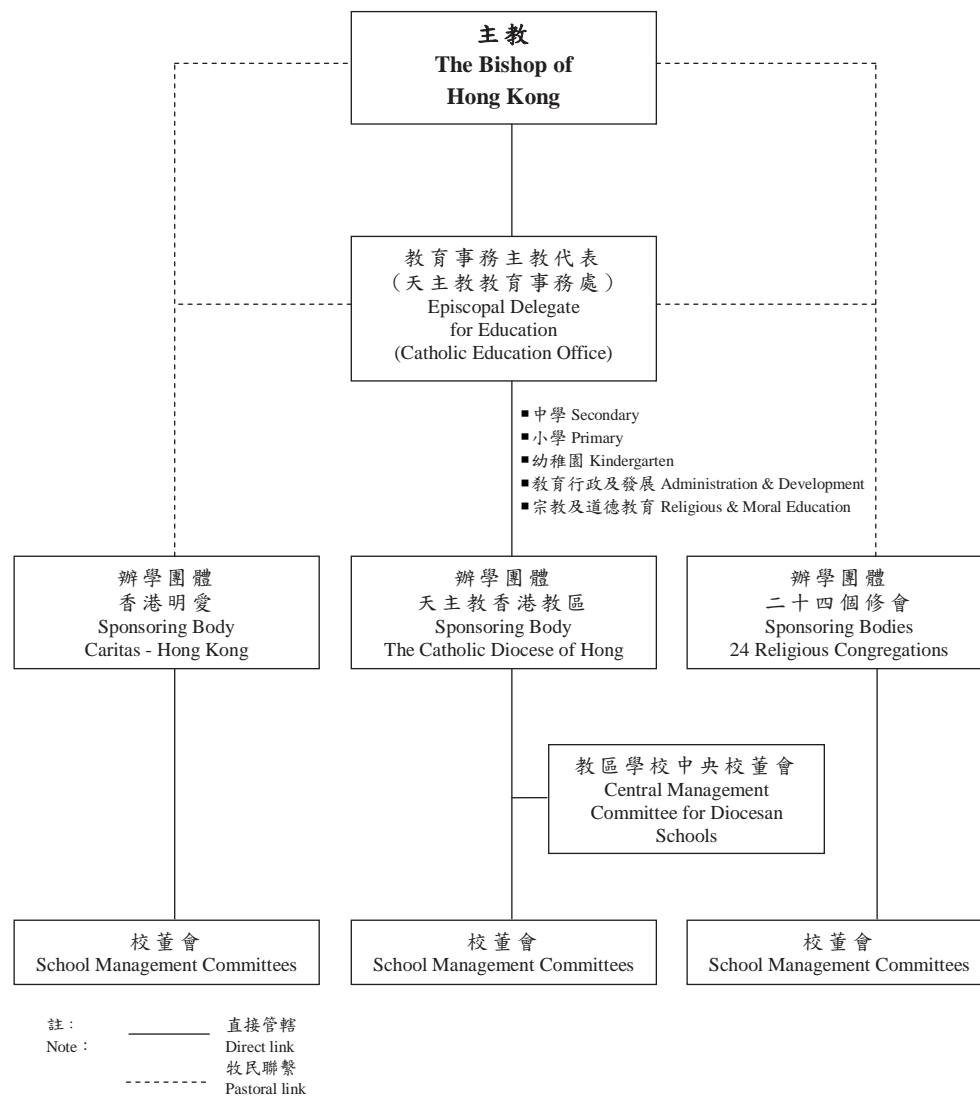

香港天主教教育推行架構
ORGANISATIONAL STRUCTURE FOR THE PROMOTION OF
CATHOLIC EDUCATION IN HONG KONG

香港天主教辦學團體架構
ORGANISATIONAL STRUCTURE OF SPONSORING BODIES OF
CATHOLIC SCHOOLS IN HONG KONG

香港天主教學校統計數目 2013年12月

STATISTICS OF CATHOLIC SCHOOLS IN HONG KONG December 2013