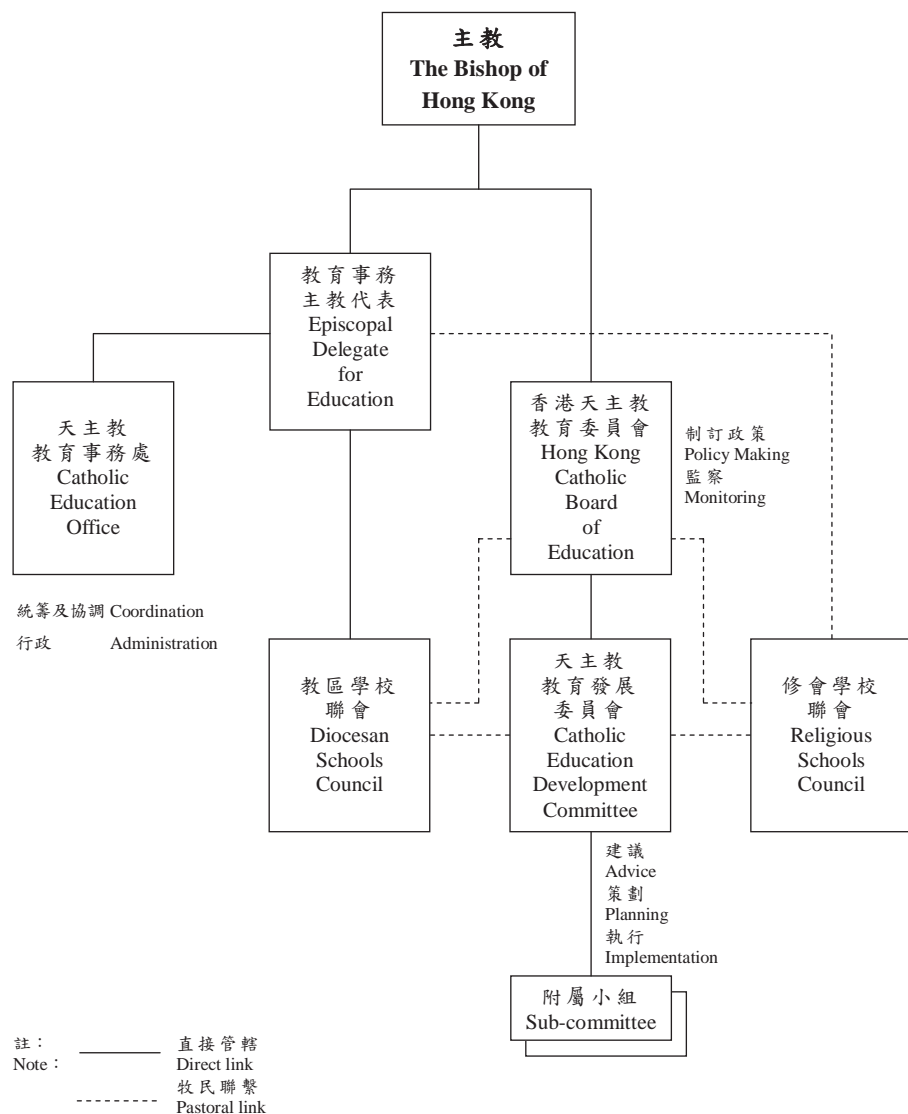

香港天主教教育推行架構
ORGANISATIONAL STRUCTURE FOR THE PROMOTION OF
CATHOLIC EDUCATION IN HONG KONG

香港天主教辦學團體架構
ORGANISATIONAL STRUCTURE OF SPONSORING BODIES OF
CATHOLIC SCHOOLS IN HONG KONG

香港天主教學校統計數目 2013年12月

STATISTICS OF CATHOLIC SCHOOLS IN HONG KONG December 2013